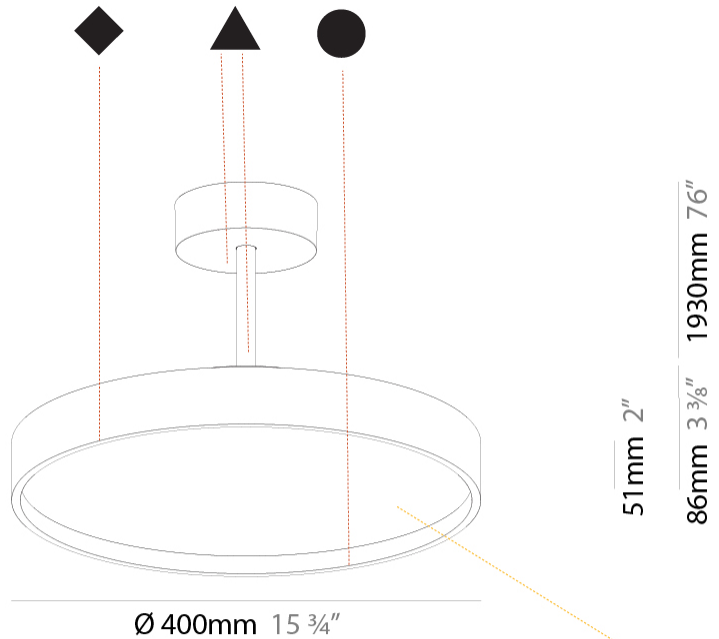

GENERAL

Series: Sign Diva Tube
Subseries: Sign Diva Tube Korona
Brand: Prolicht
Division: Architectural
Mounting Type: Suspension
Mounting Location: Ceiling
Subcategory: Pendant

PHYSICAL

Shape: Round
Diameter (mm): 400
Diameter (in): 15 3/4
Height (mm): 86
Height (in): 3 3/8
Max. Overall Height (mm): 2016
Max. Overall Height (in): 79 3/8
Light Distribution: Direct
Weight (kg): 3.251
Weight (lbs): 7.167
Diffuser: PMMA - Opal / Micro-Prism / Sparkling Secret / Vintage Industrial
Fixture Finish: SSR / BKV / CWI / CRY / HAB / UFT / ITA / RUA / FTG / MYG / LOD / PUS / FRO / FUP / KIA / POP / BLS / SPG / MEY / GOH / GUM / CHC / COM / ABZ / JAG / OBR / MOS / ROR
Fixture Material: Extruded Aluminum / Steel

ELECTRICAL

Lamp Type: LED (Zhaga Standard)
Input Wattage (W): 17
Dimming: Tri-Mode (Non-Dimming and Phase Dimming (120Vac only) and 0-10V Dimming)
Driver Included: Yes
Driver Location: Integrated
Driver Type: Constant Current - Universal
Driver Class: Class 2
Input Voltage (V): 120 - 277
Constant Current (MA): 500

LED

Color Temperature (°K): 2700 / 3000 / 3500 / 4000
Max. Delivered Lumen (lm): 1807 / 1943 / 1951 / 1991
Nominal Lumen (lm): 2250 / 2420 / 2430 / 2480
CRI: >90 CRI
Lamp Life (hrs): 50000

OPTICAL

RATINGS AND CERTIFICATIONS

Certified By: Certified for North American Standards
IP rating: IP20